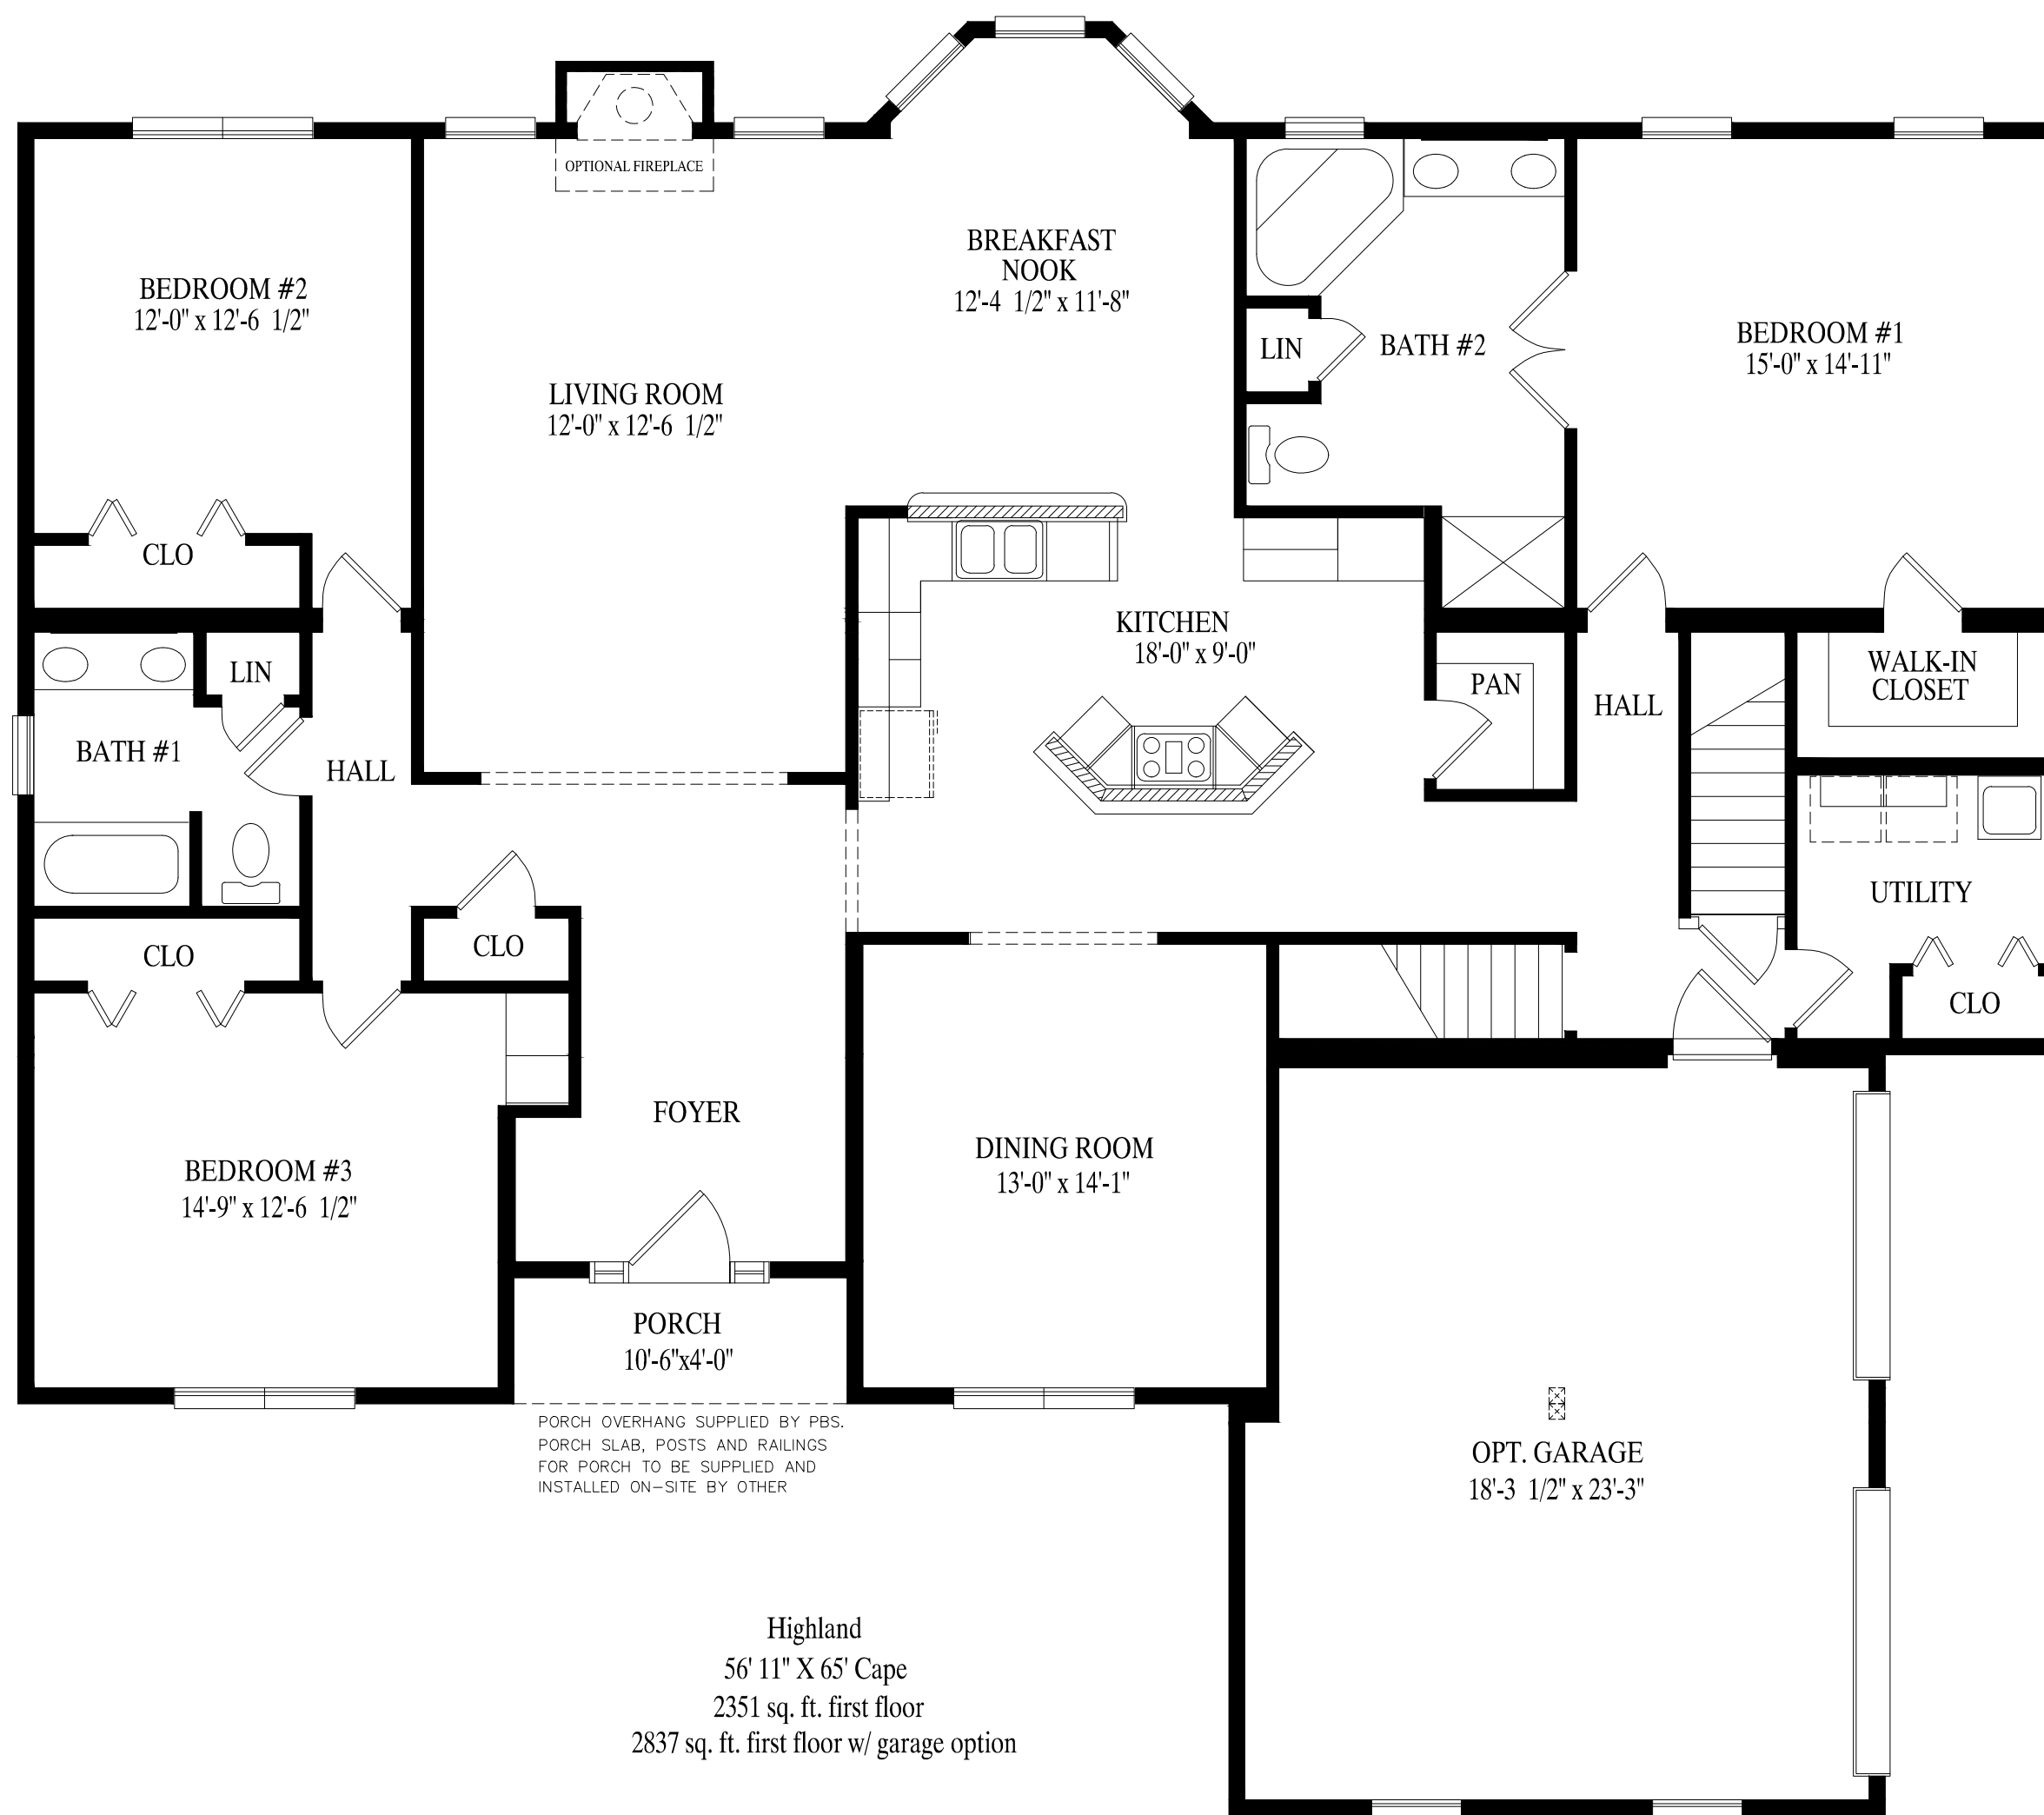

"The Highland"

Highland
 56' 11" X 65' Cape
 2351 sq. ft. first floor
 2837 sq. ft. first floor w/ garage option

Proposed 2nd Floor - 1246 sq. ft.