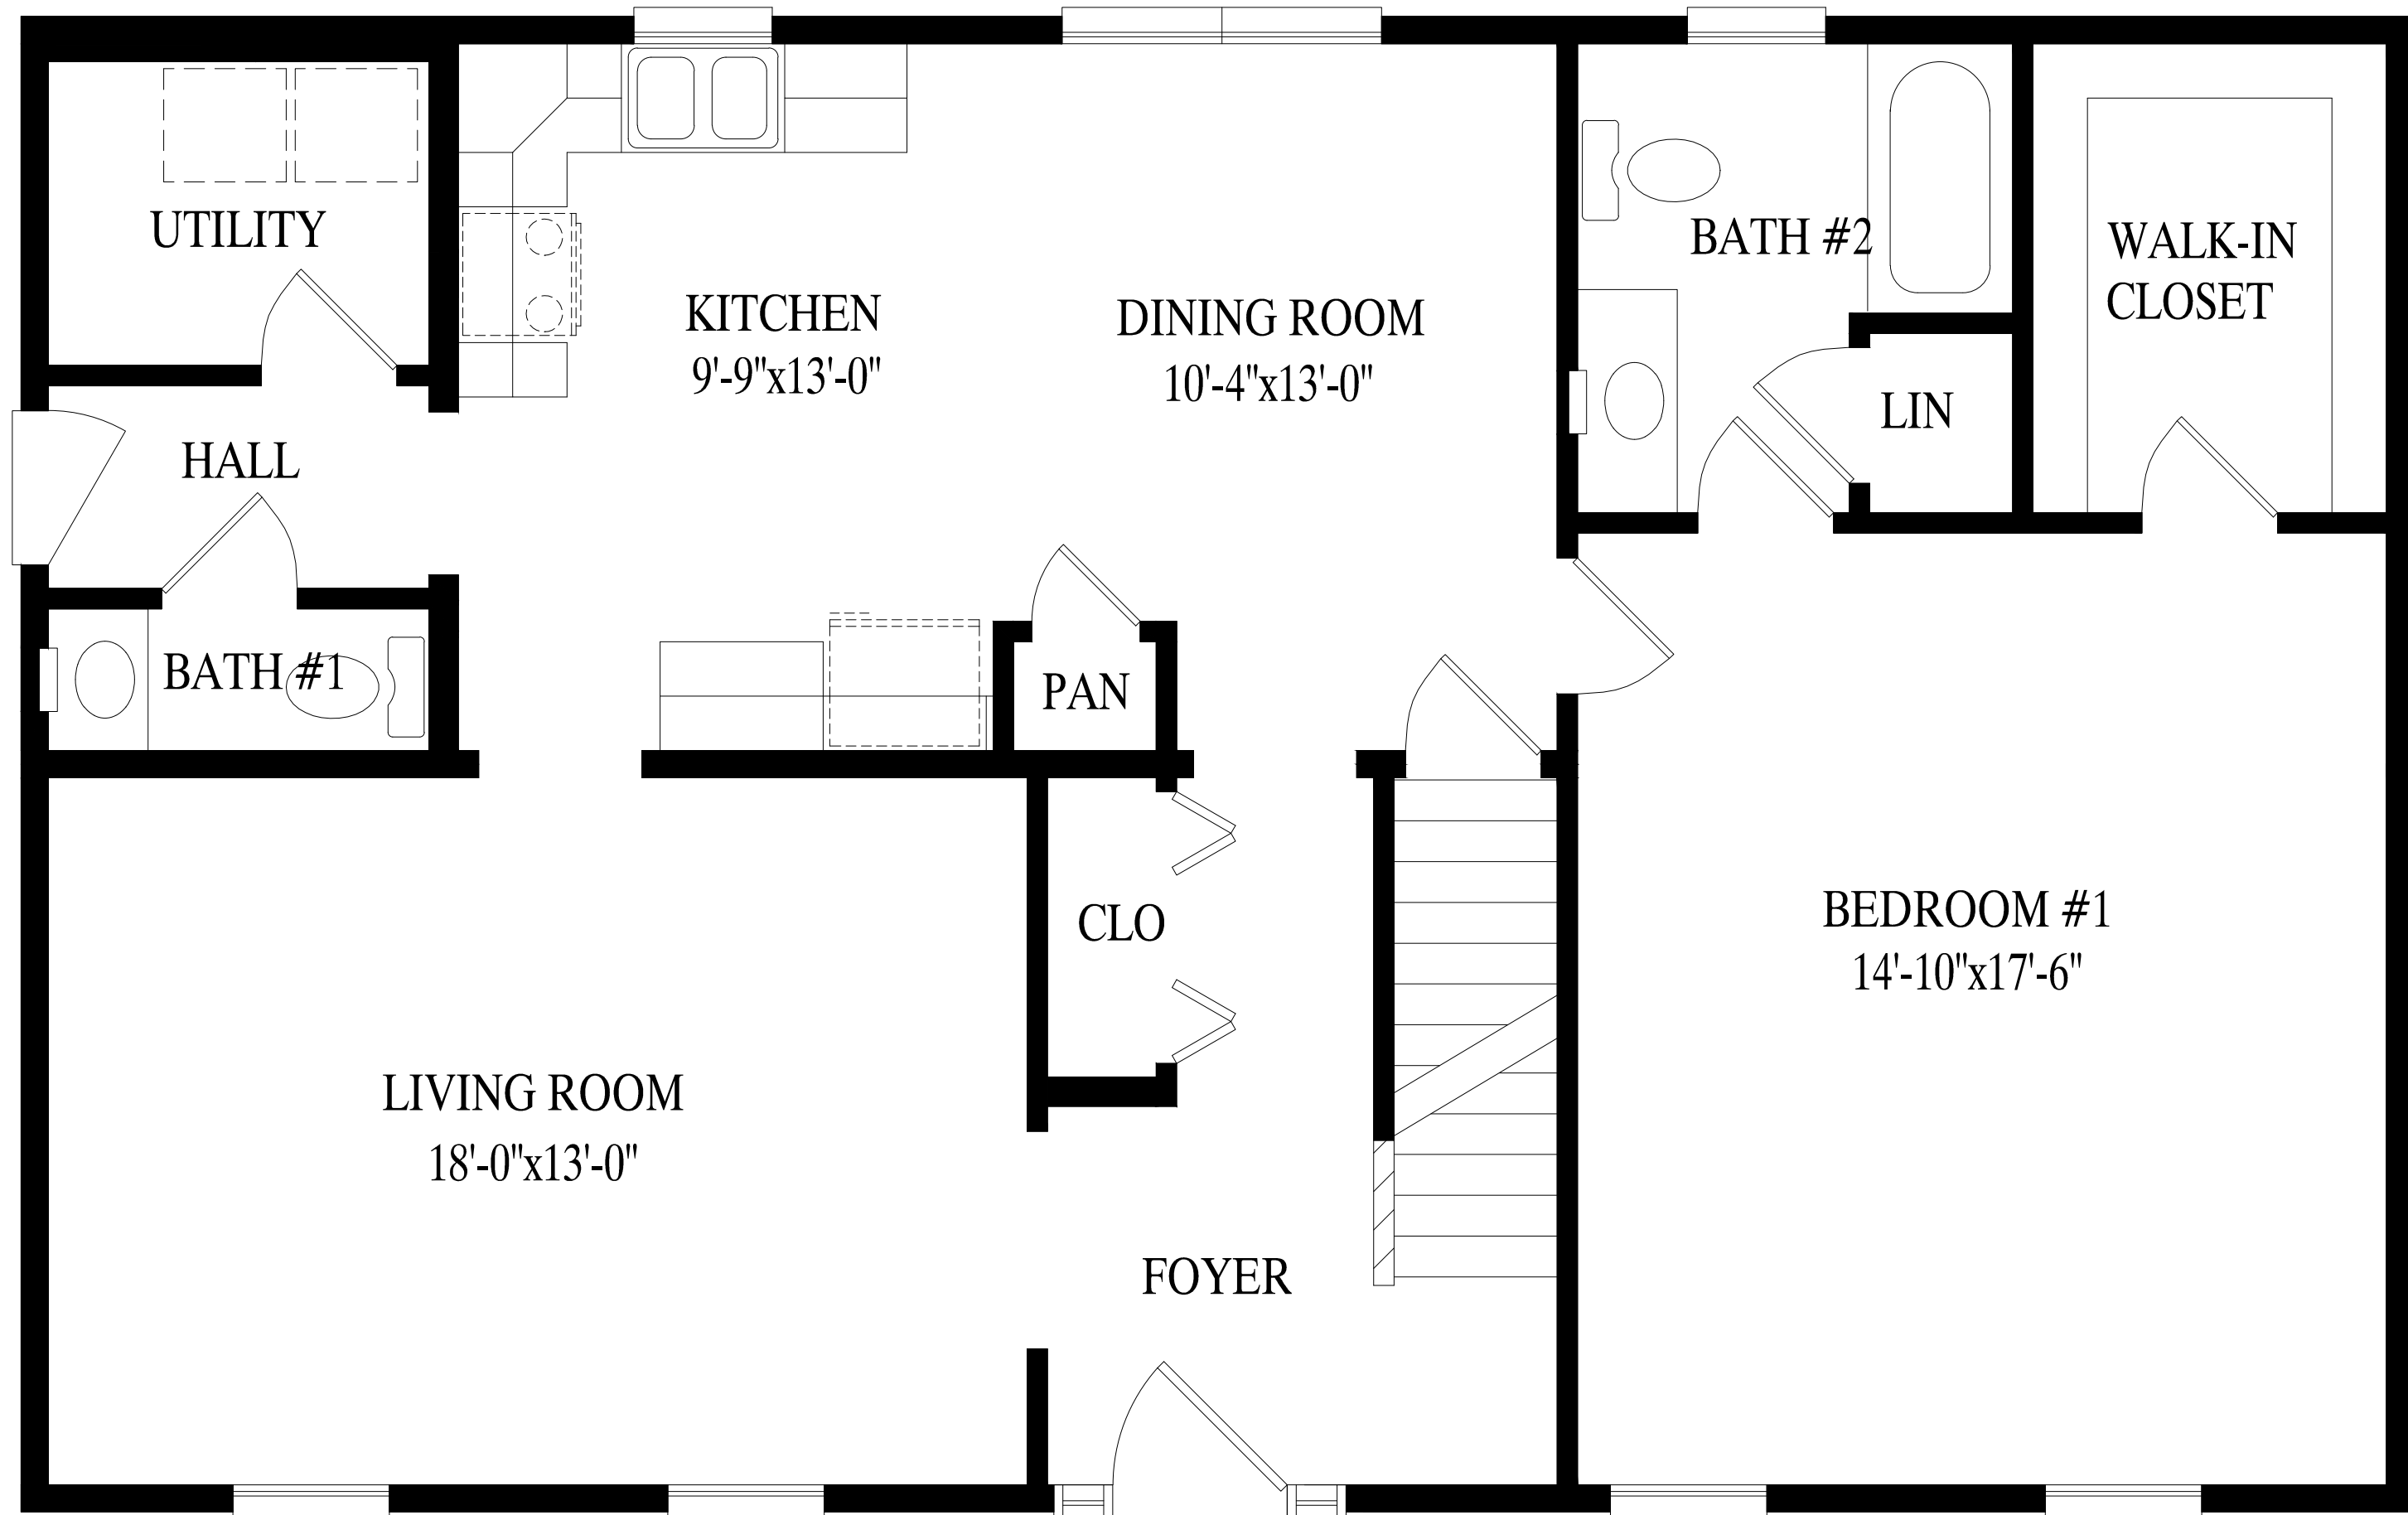

"The Huntington I"

Huntington I
27' 6" X 44' Cape
1210 sq. ft. first floor

Proposed 2nd Floor - 767 sq. ft.