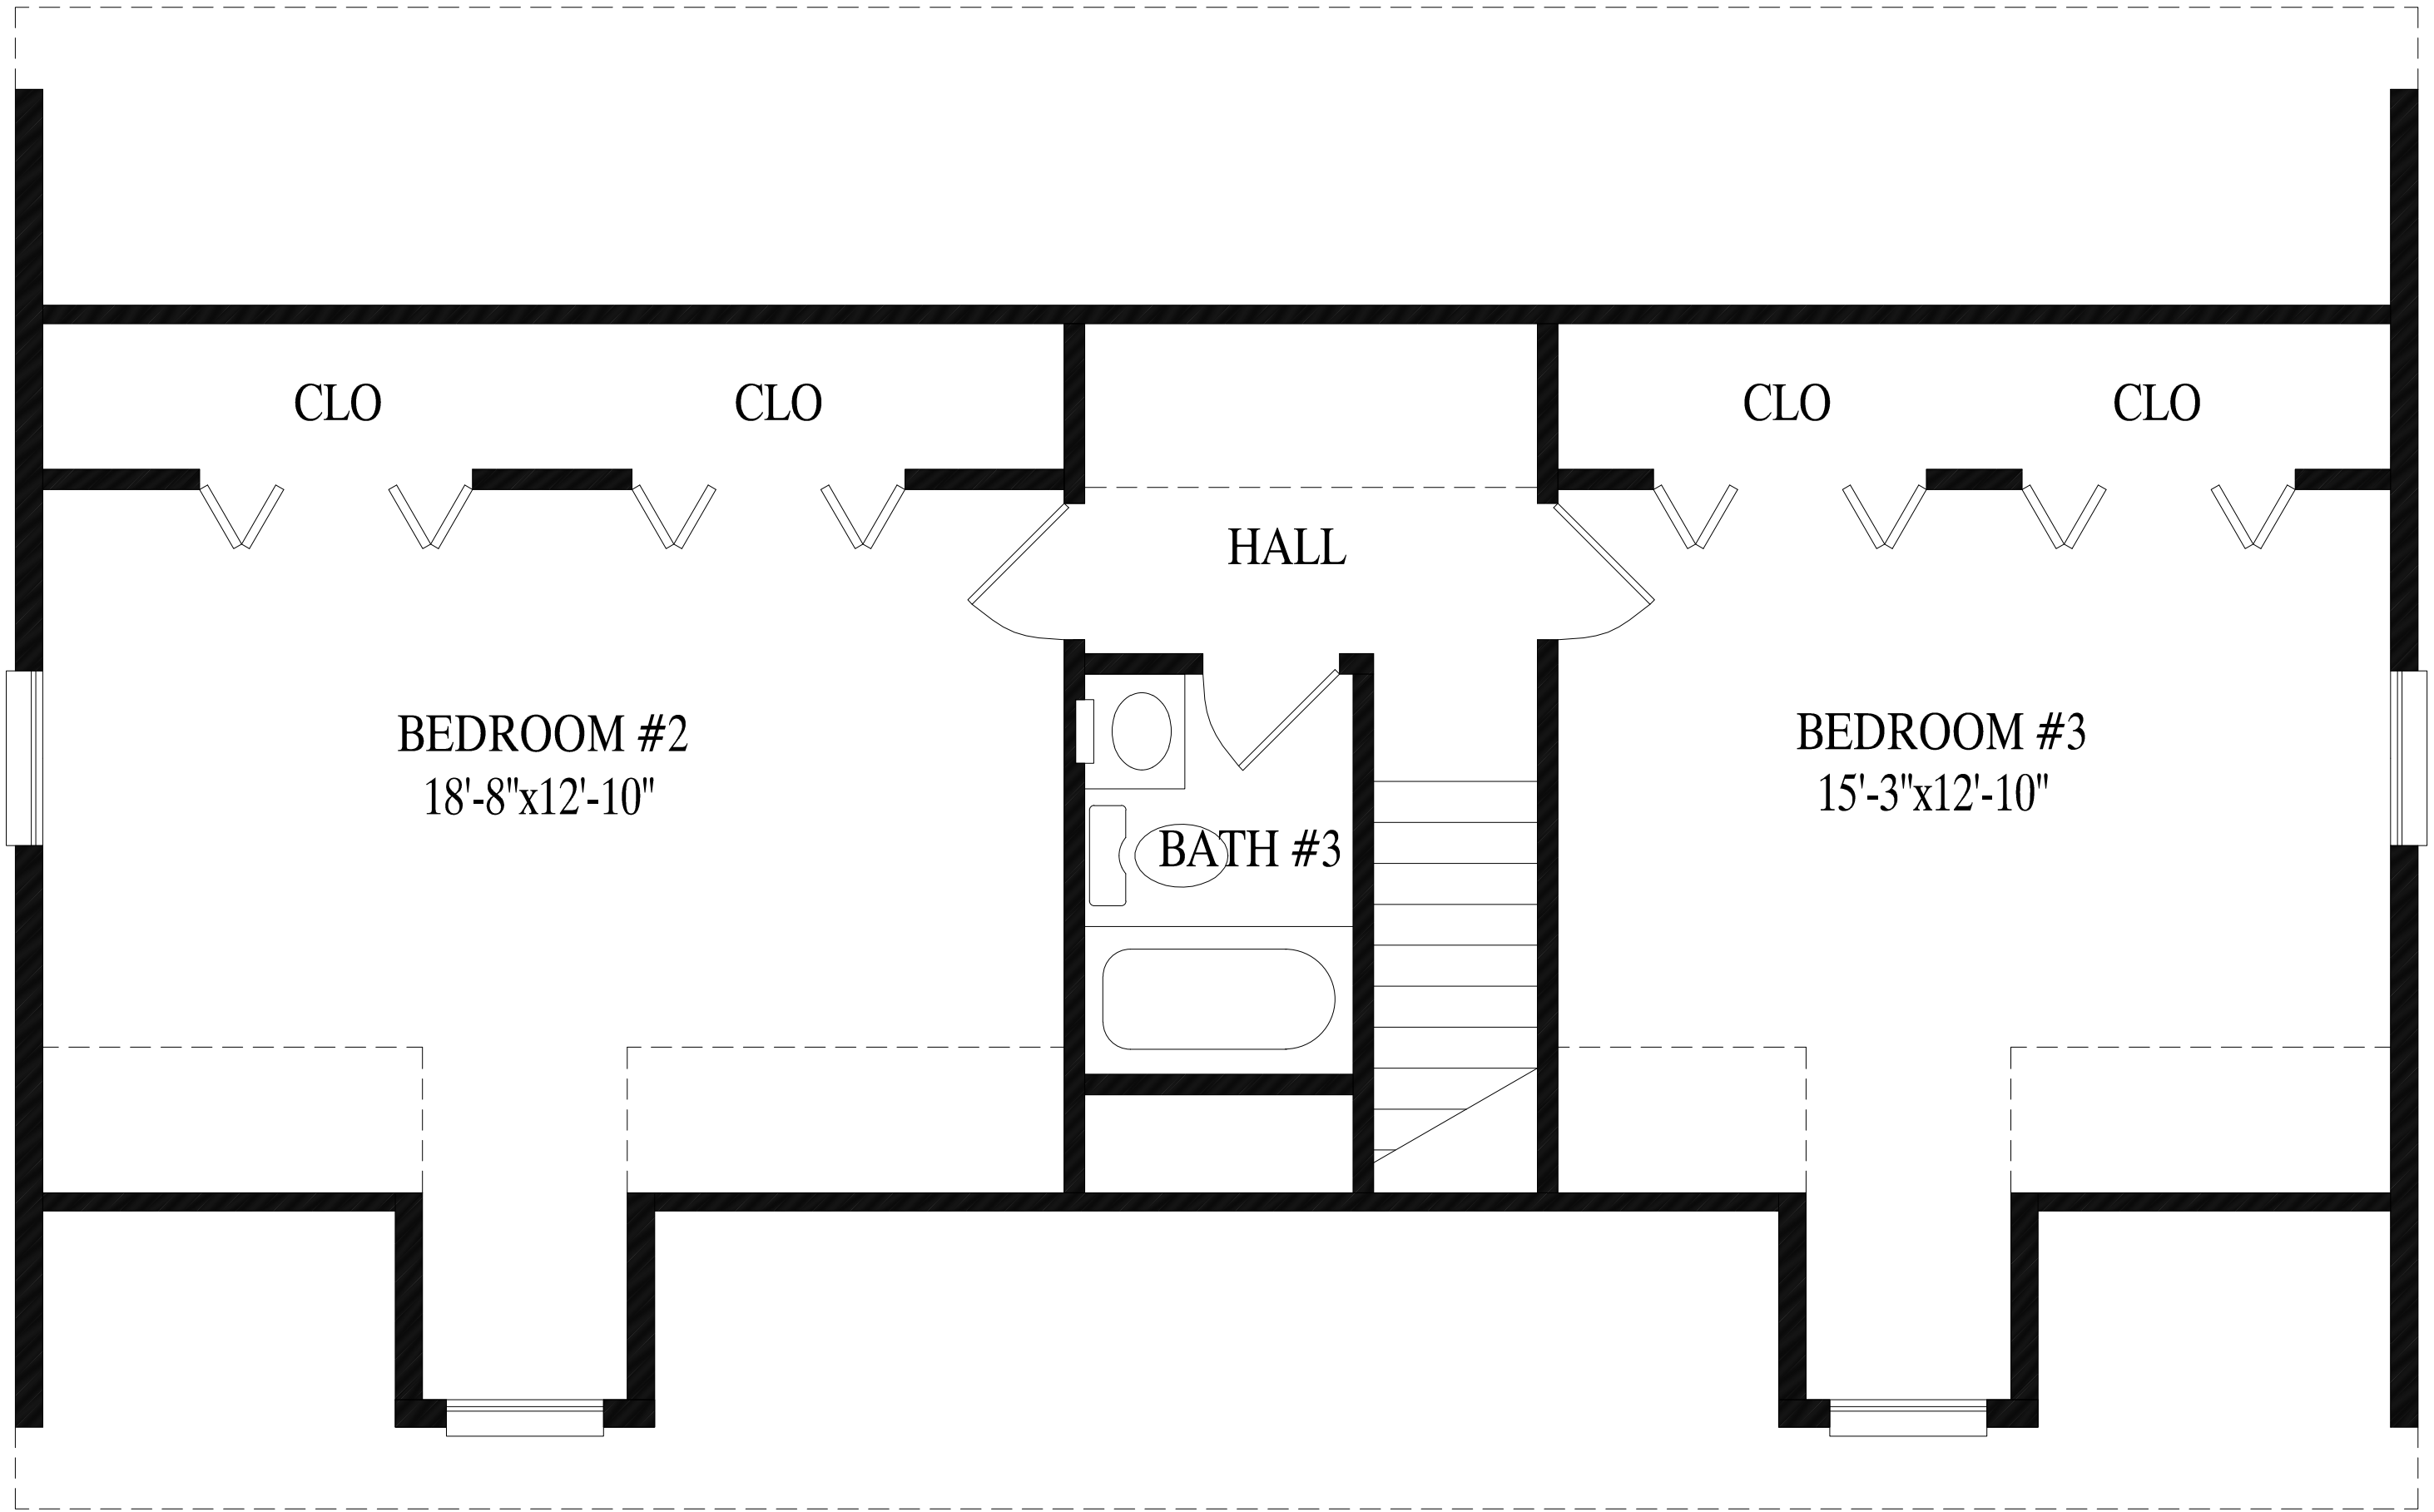

"The Huntington I"

Huntington I
27' 6" X 44' Cape
1210 sq. ft. first floor

Proposed 2nd Floor - 767 sq. ft.